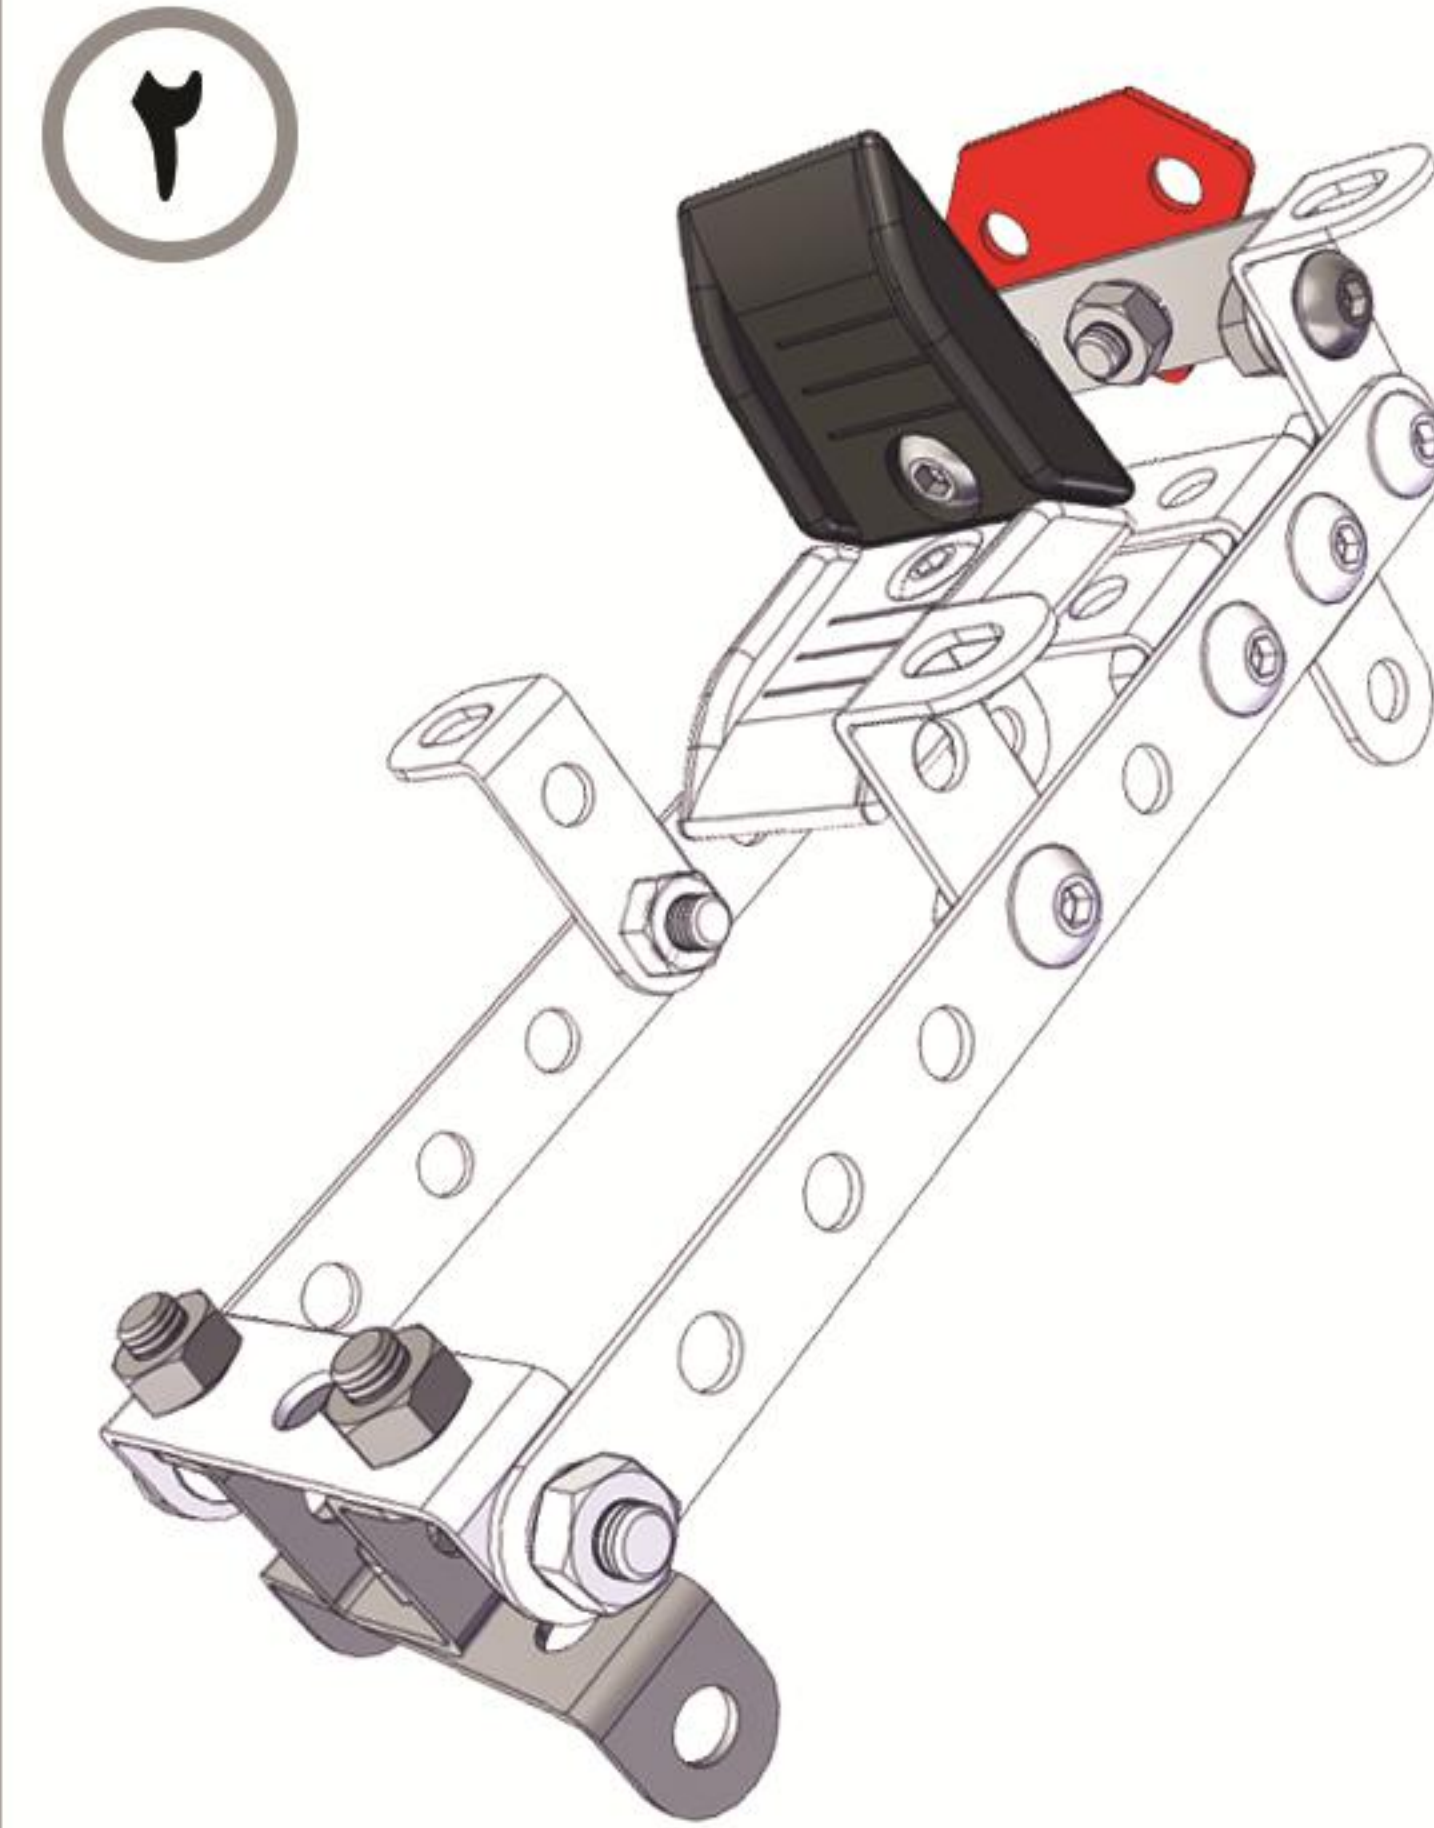

- x2 L-shaped grey Technic beam
- x1 Black Technic plate
- x7 S1 screw
- x1 L-shaped grey Technic beam
- x1 Red Technic plate
- x7 Nut

- x2 Red Technic beam
- x2 Grey Technic bush
- x2 S2 screw
- x1 Grey Technic beam
- x2 Grey Technic bush
- x2 S1 screw
- x4 Nut