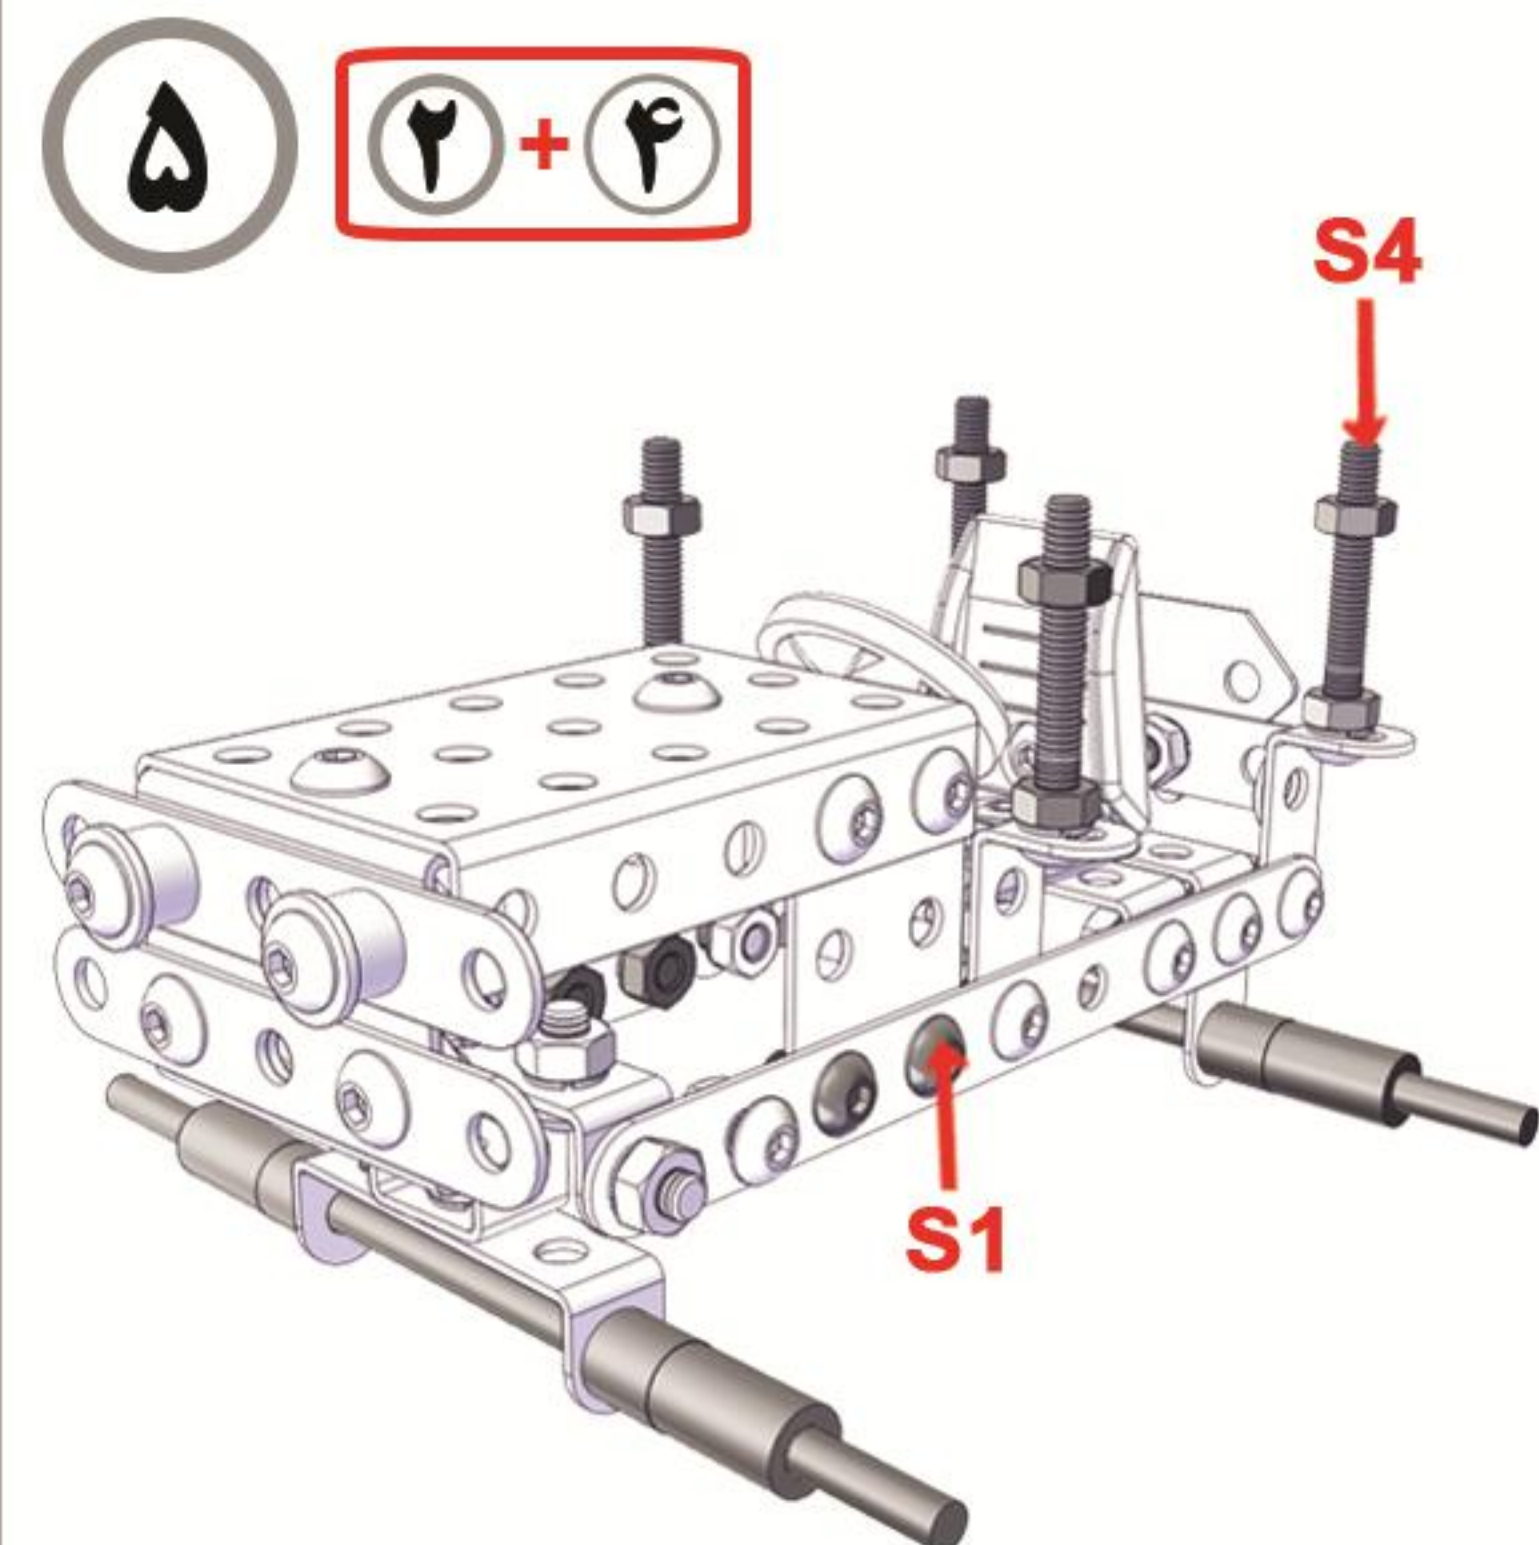

- x4 S4 screw
- x4 Grey Technic bush
- x4 S1 screw
- x2 P115 axle
- x4 Grey Technic bush
- x12 Nut