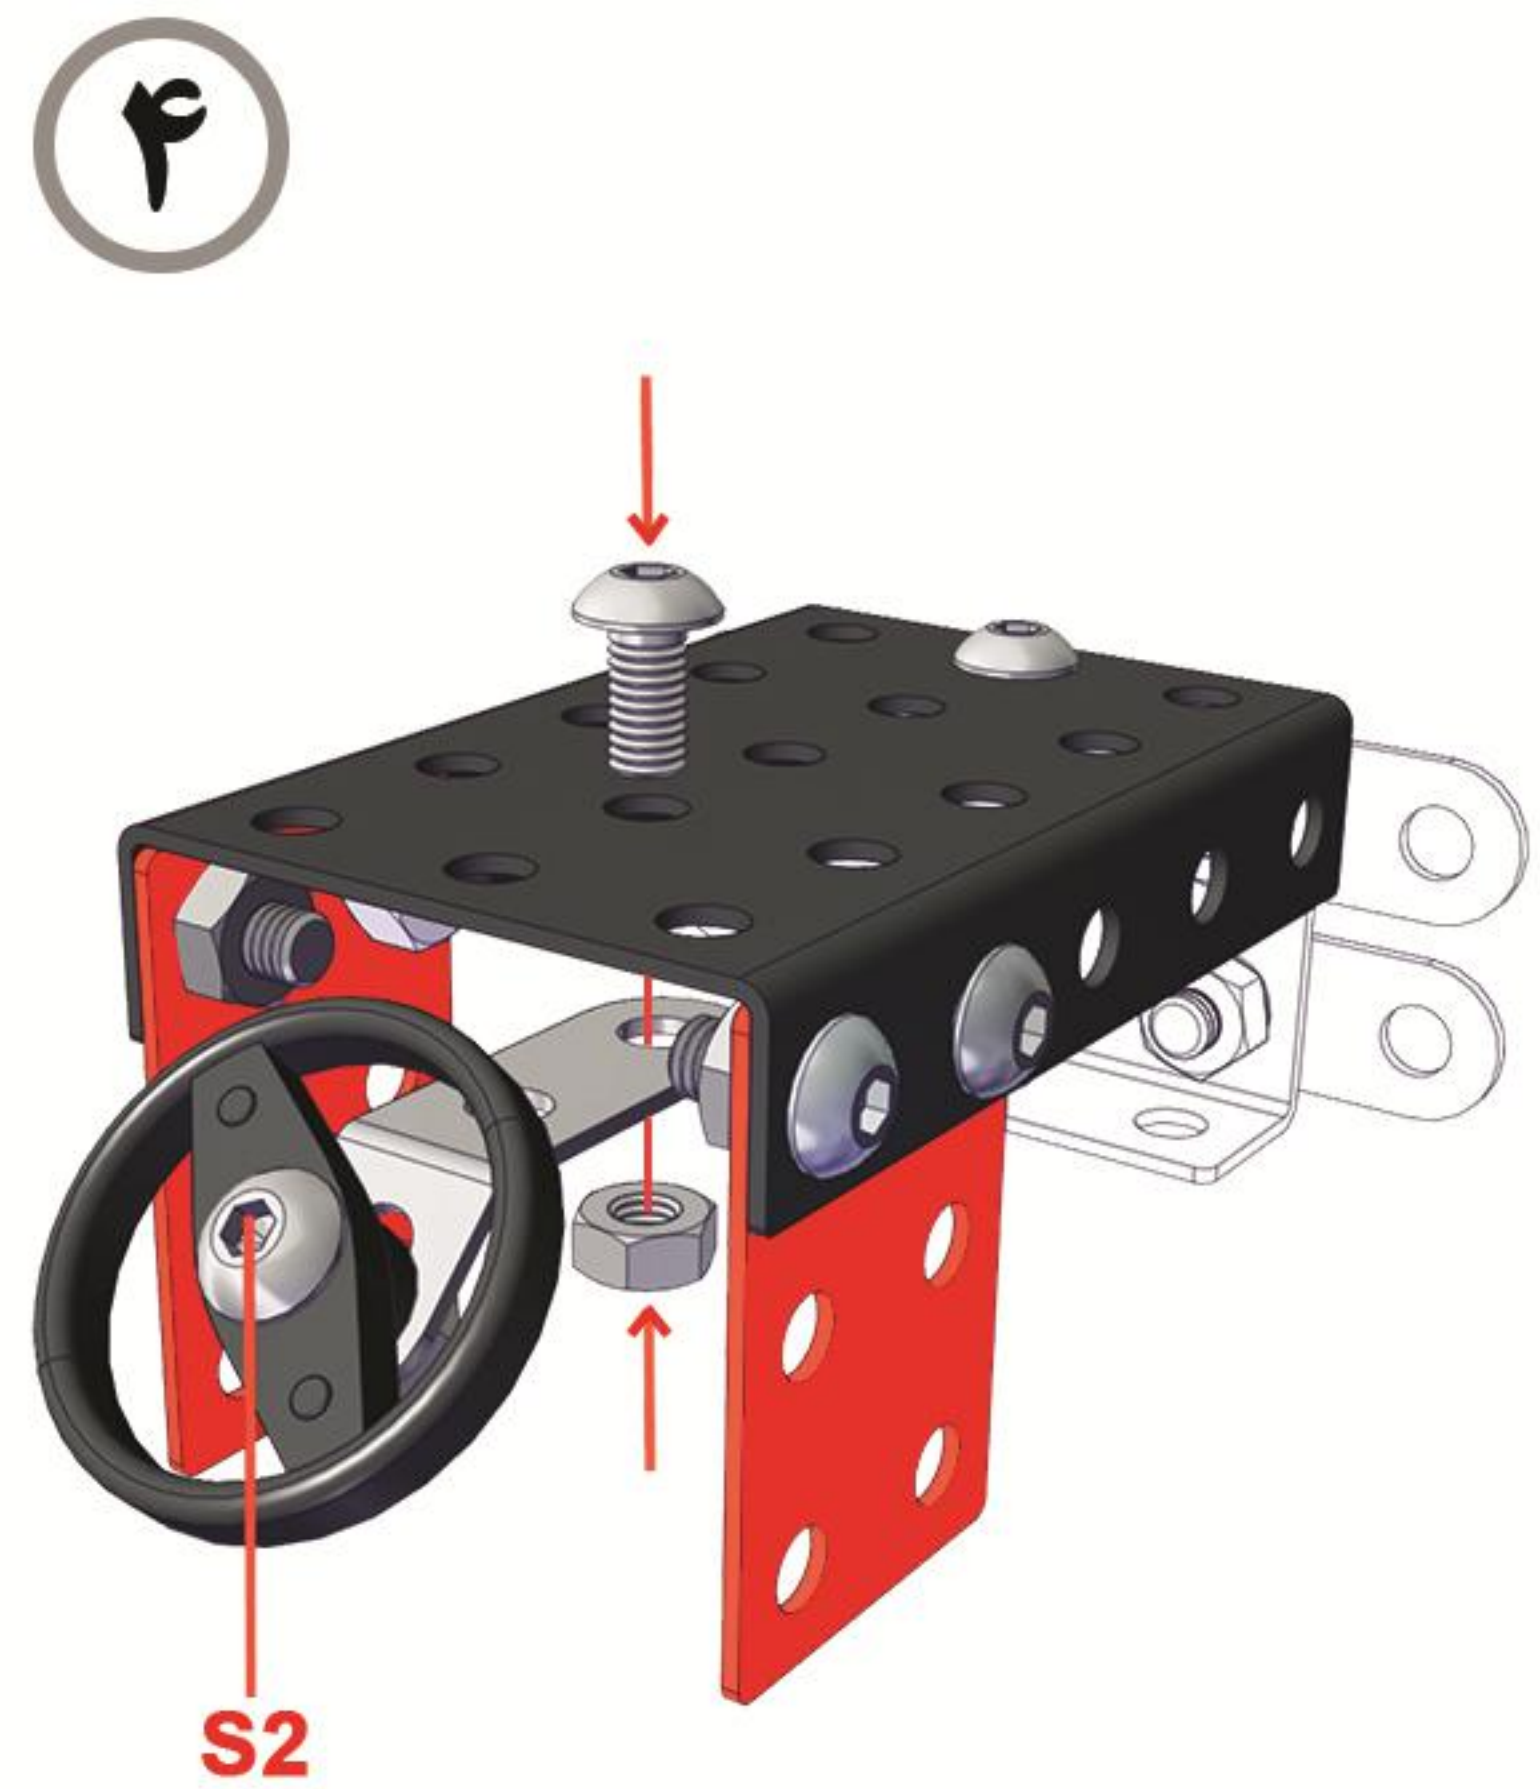

- x1 Black Technic plate
- x2 Red Technic beam
- x1 S2 screw
- x1 Black Technic wheel
- x1 Grey Technic beam
- x1 Nut
- x6 S1 screw
- x7 Nut